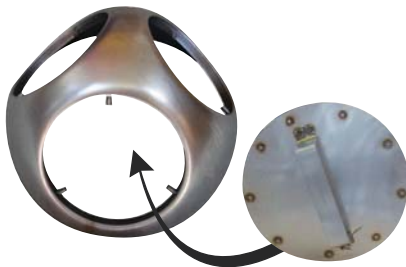

12"X15'  
2 PIN & LOCK

**TD000FHT**  
6" x 15'

**TD3035-1**

## **DUCT ADAPTER**

12 inch to 6 inch 3 way  
Duct Adapter  
Product #: FT921